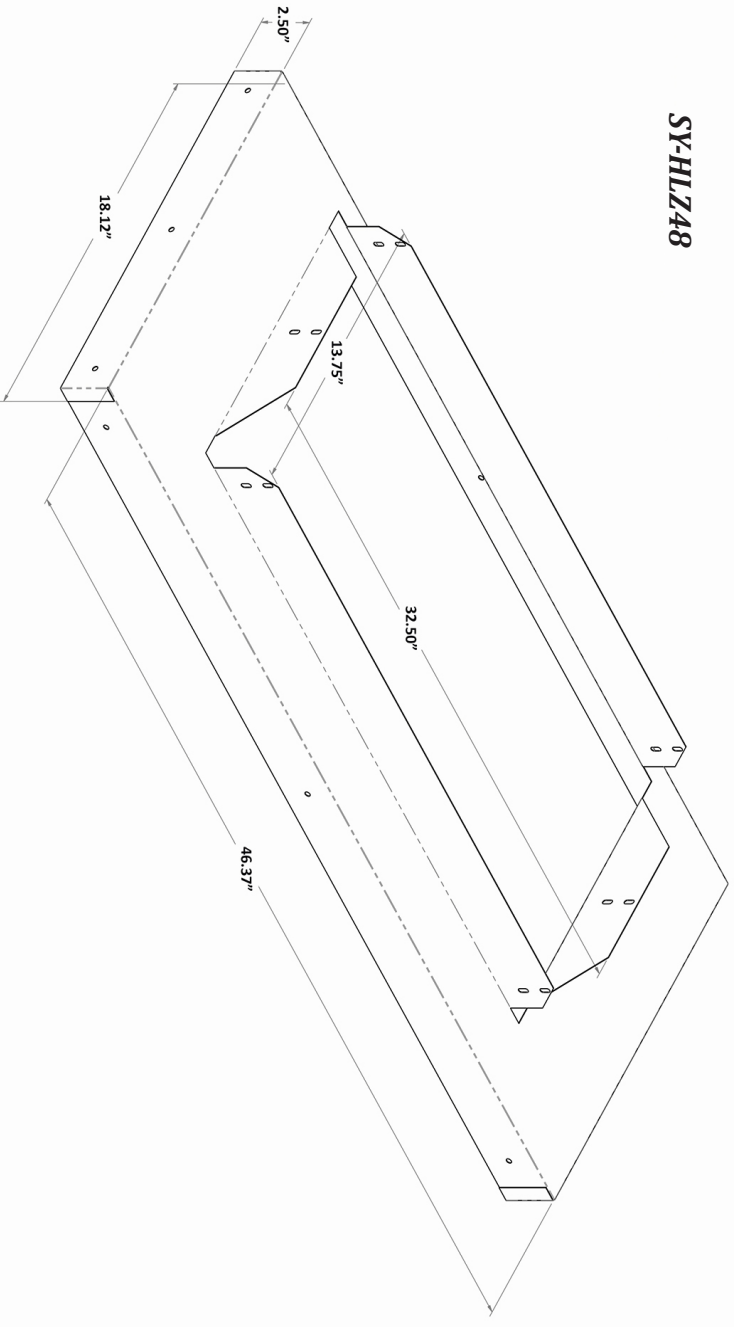

Large Ventilator Steel Hood Liners for SY-HV-695-34 (1200 CFM units)

SY-HLZ42

SY-HLZ48

- Cold Rolled Steel Construction
- Available in Silver Metallic powder coated finish or Stainless Steel
- For use in all full Chimney and Mantel style range hood configurations
- SY-HLZ42 and SY-HLZ48 accept SY-HV-695-34 (1200 CFM) unit only