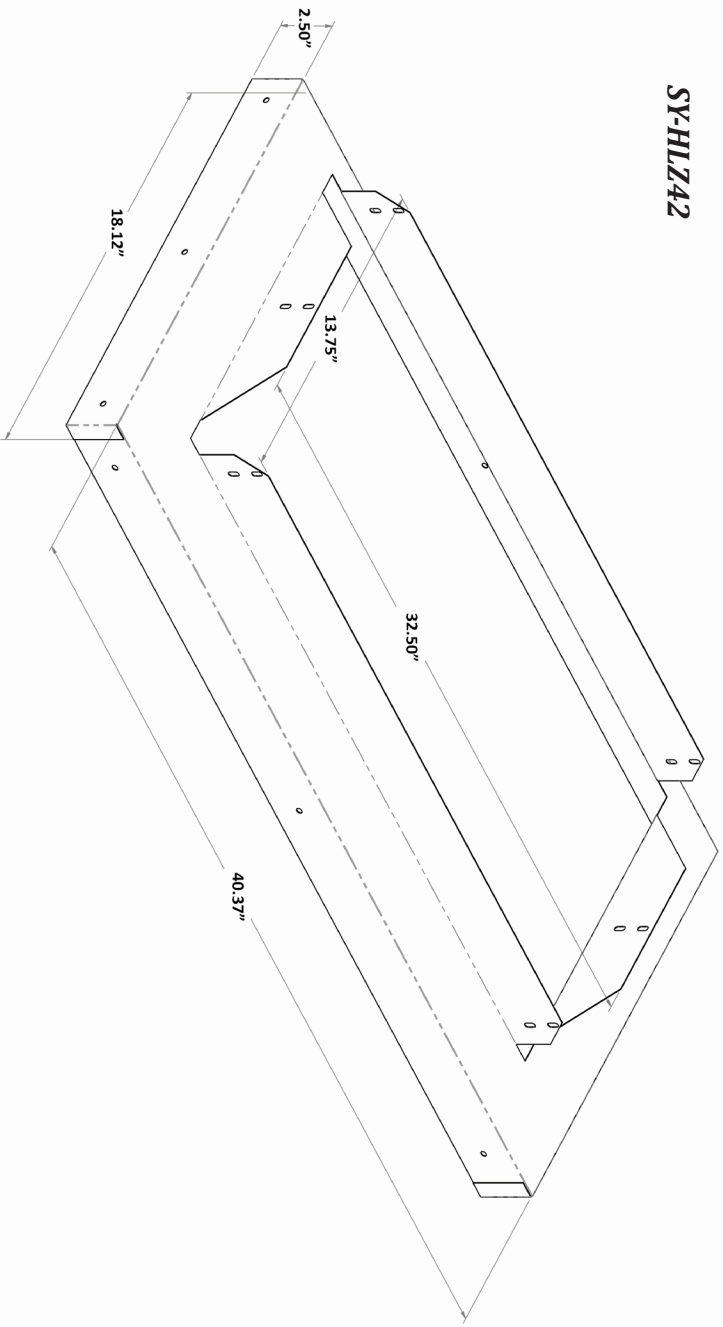

Large Ventilator Steel Hood Liners for SY-HV-695-34 (1200 CFM units)

SY-HLZ42

SY-HLZ48

- Cold Rolled Steel Construction
- Available in Silver Metallic powder coated finish or Stainless Steel
- For use in all full Chimney and Mantel style range hood configurations
- SY-HLZ42 and SY-HLZ48 accept SY-HV-695-34 (1200 CFM) unit only