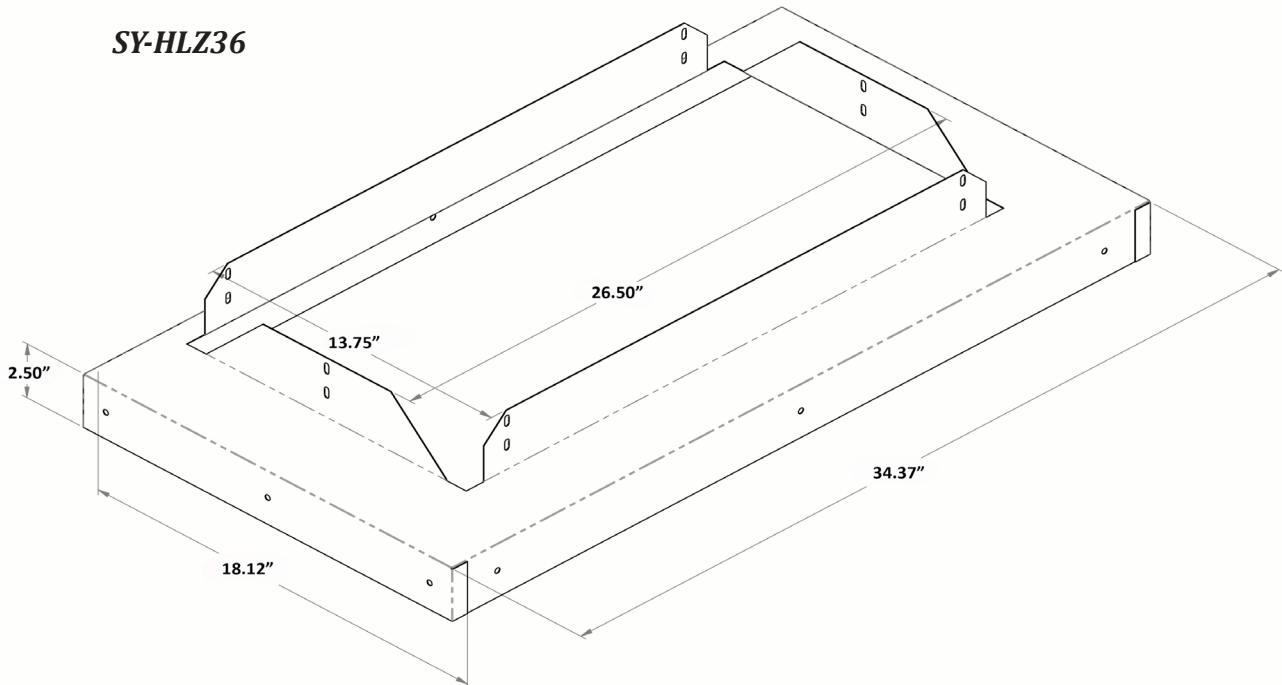

# Large Ventilator Steel Hood Liners for SY-HV-695-28 (900 CFM units)

**SY-HLZ30**

**SY-HLZ36**

- Cold Rolled Steel Construction
- Available in Silver Metallic powder coated finish or Stainless Steel
- For use in all full Chimney and Mantel style range hood configurations
- SY-HLZ30 and SY-HLZ36 accept SY-HV-695-28 (900 CFM) unit only