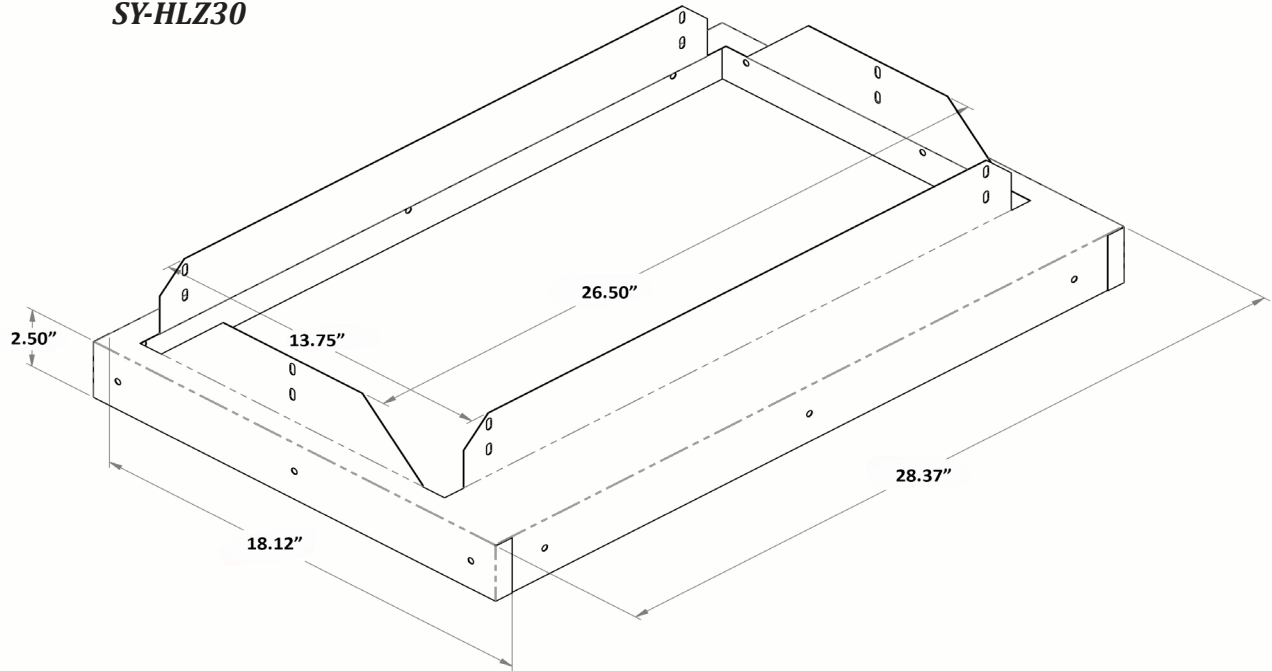

# Large Ventilator Steel Hood Liners for SY-HV-695-28 (900 CFM units)

**SY-HLZ30**

**SY-HLZ36**

- Cold Rolled Steel Construction
- Available in Silver Metallic powder coated finish or Stainless Steel
- For use in all full Chimney and Mantel style range hood configurations
- SY-HLZ30 and SY-HLZ36 accept SY-HV-695-28 (900 CFM) unit only