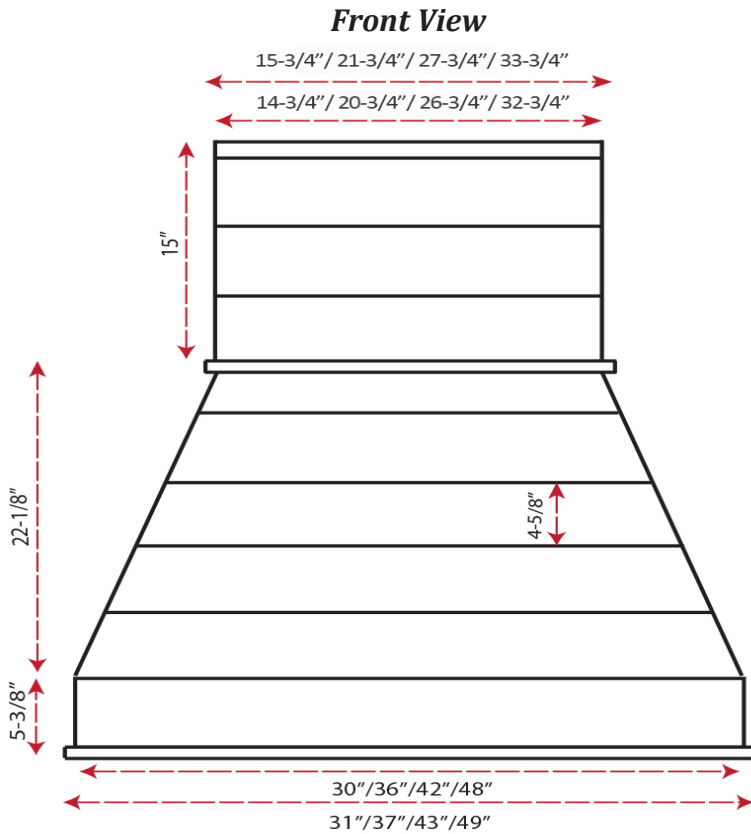

# Rustic Shiplap Chimney Range Hood

Item #	Dimensions (h) x (w) x (d)	Liner
SY-WCSLR-30	42-1/2" x 31" x 20-3/8"	SY-HLB-30
SY-WCSLR-36	42-1/2" x 37" x 20-3/8"	SY-HLB-36
SY-WCSLR-42	42-1/2" x 43" x 20-3/8"	SY-HLB-42
SY-WCSLR-48	42-1/2" x 49" x 20-3/8"	SY-HLB-48

- Constructed with Weathered Spruce planks (*Rough Grain*)
- Pre-Finished with Sherwin Williams stain (Black, Brown, Dark Grey, Light Grey, White, Whitewash)
- 1/2" Rear Plywood Stretchers for wall mounting
- Accepts SY-HLB series Powder Coated or Stainless Steel Liners (*sold separately*)
- Select from 300, 400 and 600 CFM Broan Ventilation power packs (*sold separately*) or
- *Ascension 350SL, 350SS, and 500SS CFM Ventilation power packs (sold separately)*
- *Ascension 620SS Ventilation power pack (36" and greater models only)*
- Includes standard Chimney Extension (*see drawing*)
- *Optional Removable Access Panel available*
- *Optional 26-1/4" and 37-1/2" height Chimney Extensions available*