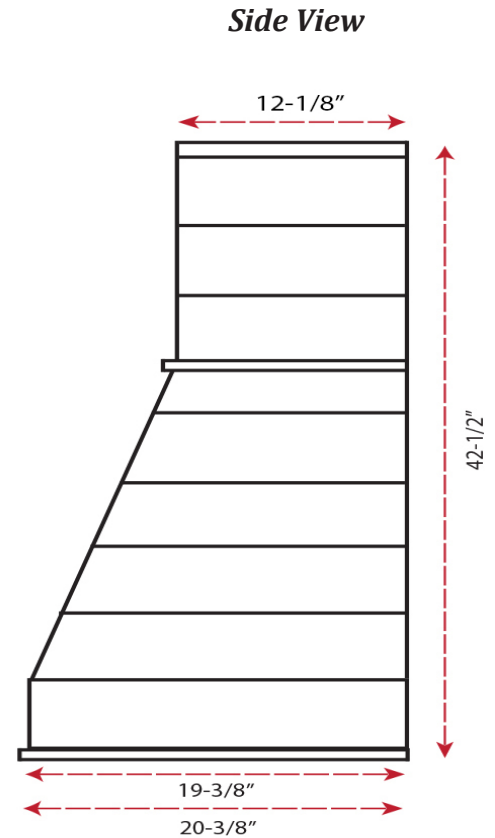

# Rustic Shiplap Chimney Range Hood

Item #	Dimensions (h) x (w) x (d)	Liner
SY-WCSLR-30	42-1/2" x 31" x 20-3/8"	SY-HLB-30
SY-WCSLR-36	42-1/2" x 37" x 20-3/8"	SY-HLB-36
SY-WCSLR-42	42-1/2" x 43" x 20-3/8"	SY-HLB-42
SY-WCSLR-48	42-1/2" x 49" x 20-3/8"	SY-HLB-48

- Constructed with Weathered Spruce planks (*Rough Grain*)
- Pre-Finished with Sherwin Williams stain (Black, Brown, Dark Grey, Light Grey, White, Whitewash)
- 1/2" Rear Plywood Stretchers for wall mounting
- Accepts SY-HLB series Powder Coated or Stainless Steel Liners (*sold separately*)
- Select from 300, 400 and 600 CFM Broan Ventilation power packs (*sold separately*) or
- *Ascension 350SL, 350SS, and 500SS CFM Ventilation power packs (sold separately)*
- *Ascension 620SS Ventilation power pack (36" and greater models only)*
- Includes standard Chimney Extension (*see drawing*)
- *Optional Removable Access Panel available*
- *Optional 26-1/4" and 37-1/2" height Chimney Extensions available*