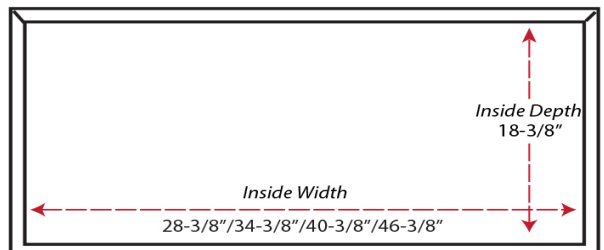

# Rustic Shiplap Chimney Range Hood

Item #	Dimensions (h) x (w) x (d)	Liner
SY-WCSLR-30	42-1/2" x 31" x 20-3/8"	SY-HLB-30
SY-WCSLR-36	42-1/2" x 37" x 20-3/8"	SY-HLB-36
SY-WCSLR-42	42-1/2" x 43" x 20-3/8"	SY-HLB-42
SY-WCSLR-48	42-1/2" x 49" x 20-3/8"	SY-HLB-48

- Constructed with Weathered Spruce planks (*Rough Grain*)
- Pre-Finished with Sherwin Williams stain (Black, Brown, Dark Grey, Light Grey, White, Whitewash)
- 1/2" Rear Plywood Stretchers for wall mounting
- Accepts SY-HLB series Powder Coated or Stainless Steel Liners (*sold separately*)
- Select from 300, 400 and 600 CFM Broan Ventilation power packs (*sold separately*) or
- *Ascension 350SL, 350SS, and 500SS CFM Ventilation power packs (sold separately)*
- *Ascension 620SS Ventilation power pack (36" and greater models only)*
- Includes standard Chimney Extension (*see drawing*)
- *Optional Removable Access Panel available*
- *Optional 26-1/4" and 37-1/2" height Chimney Extensions available*