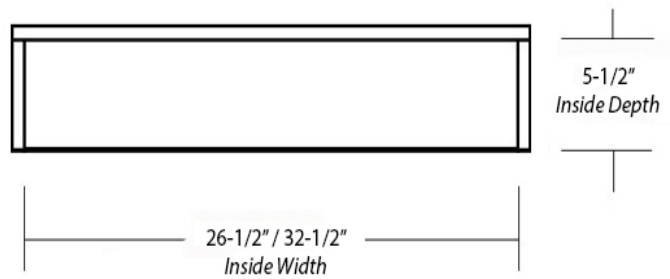

Arched Valance Mantel Range Hood Front

Item #	Dimensions (h) x (w) x (d)	Liner
SY-JAVHF3024	24" x 30" x 7-1/4"	SY-HLT-30
SY-JAVHF3030	30" x 30" x 7-1/4"	SY-HLT-30
SY-JAVHF3036	36" x 30" x 7-1/4"	SY-HLT-30
SY-JAVHF3624	24" x 36" x 7-1/4"	SY-HLT-36
SY-JAVHF3630	30" x 36" x 7-1/4"	SY-HLT-36
SY-JAVHF3636	36" x 36" x 7-1/4"	SY-HLT-36

- Solid Hardwood Lumber Construction
- Accepts SY-HLT series T-shape Powder Coated Steel Liners (*sold separately*)
- Select from 300, 400 and 600 CFM Broan Ventilation power packs (*sold separately*) or
- Ascension 350SL, 350SS, 500SS and 620SS CFM Ventilation power packs (*sold separately*)
- Available in Cherry, Maple and Red Oak
- Designed to be used with customer supplied cabinet doors
- Must be mounted between two wall cabinets