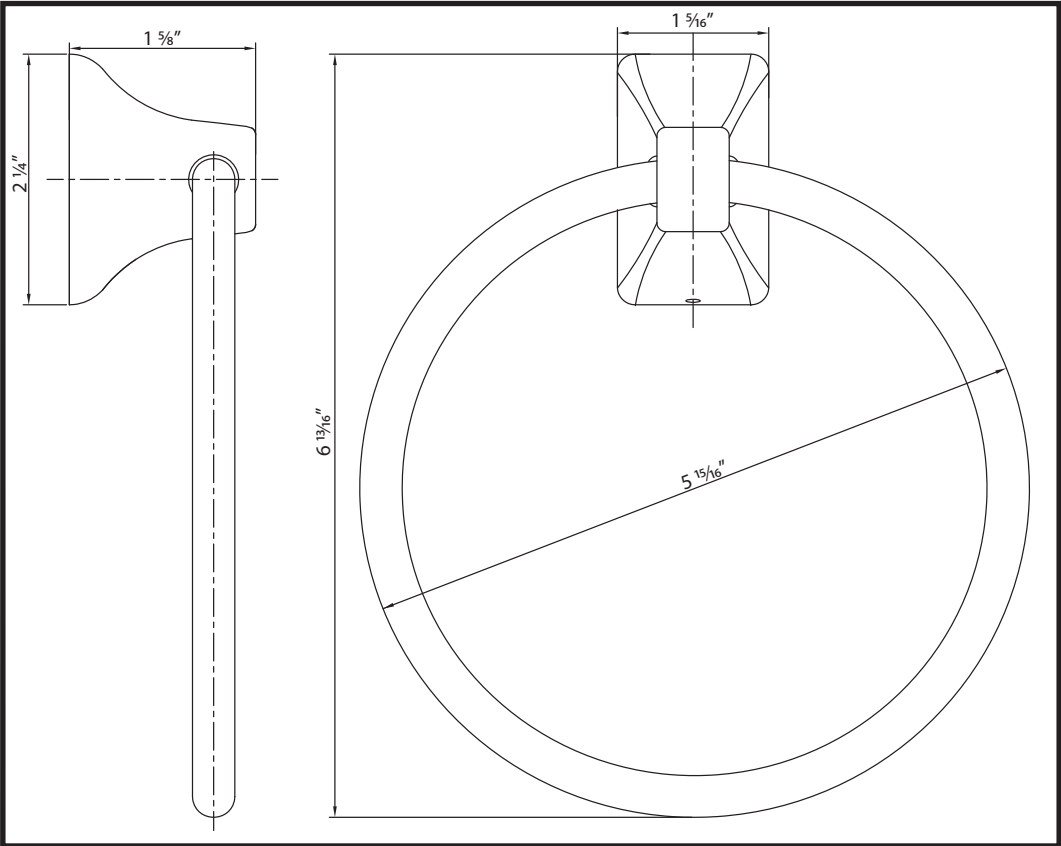

## Specifications:

**Material**  
Zinc

**Hardware**  
Includes mounting hardware

**Available Finishes**  
Vintage Bronze  
Satin Nickel  
Bright Chrome