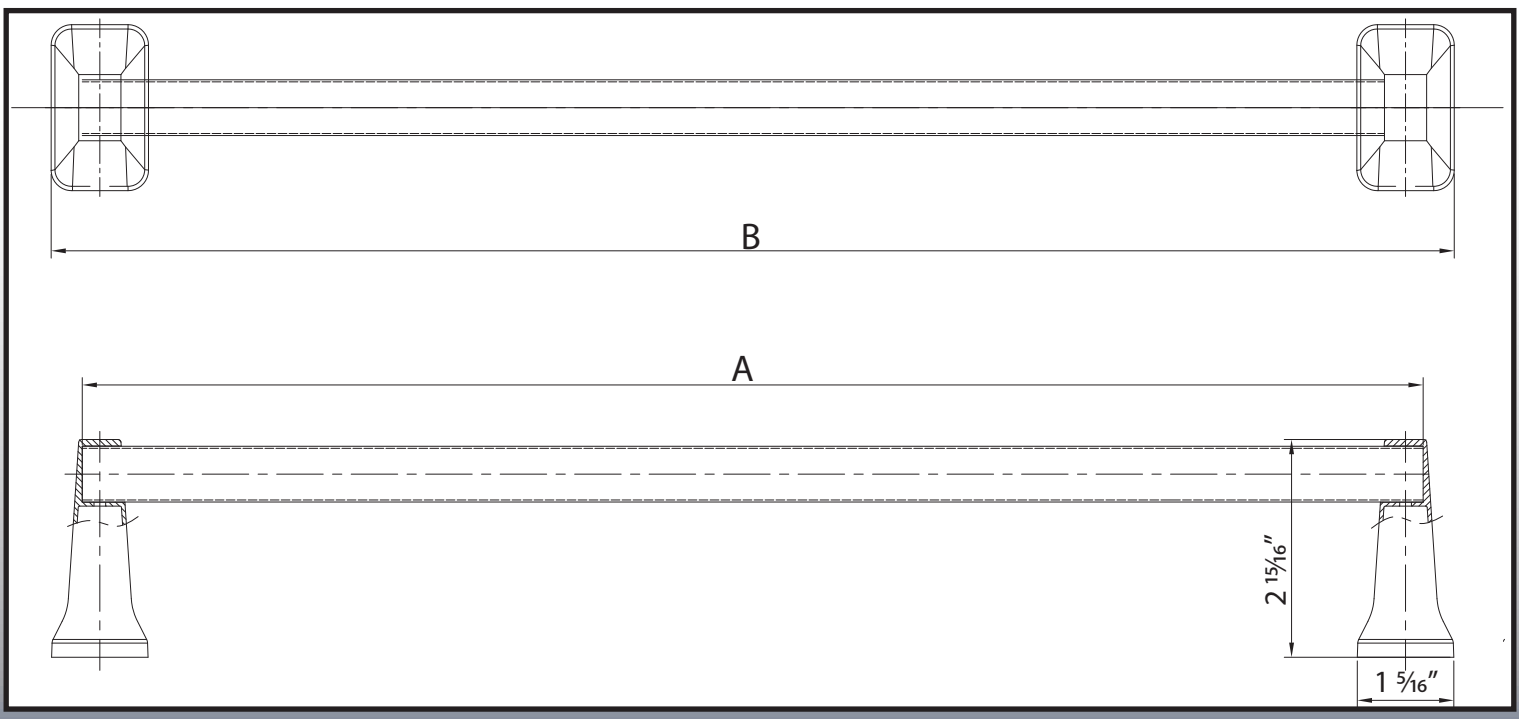

Basic Towel Bar

MP42180 / MP24240 / MP42300

Specifications:

Material
Zinc & Aluminum

Hardware
Includes mounting hardware.

Available Finishes
Vintage Bronze, Satin Nickel, Bright Chrome

Item Number	A	B
MP421804 / MP421808 / MP421809	18"	18 13/16"
MP422404 / MP422408 / MP422409	24"	24 13/16"
MP423004 / MP423008 / MP423009	30"	30 13/16"