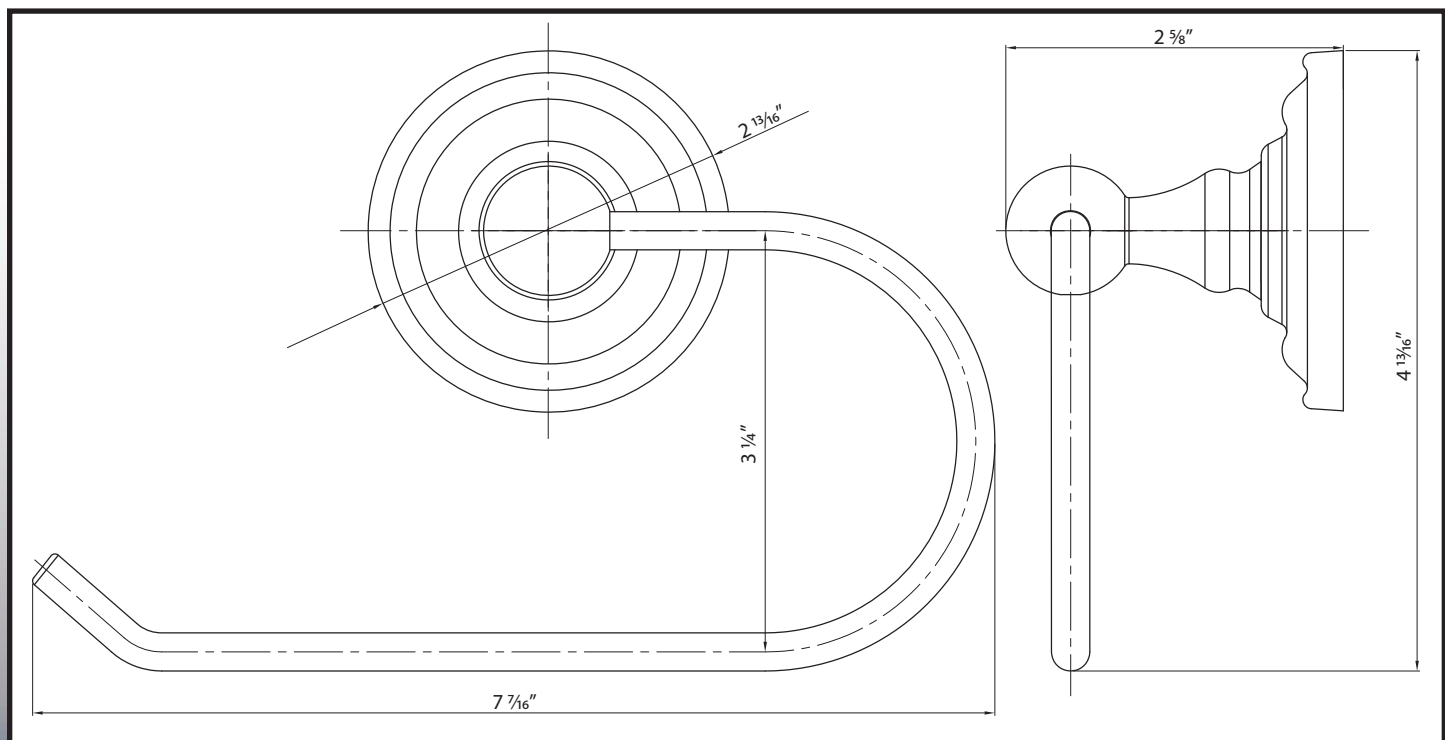

# Charlotte European Paper Holder

MP43080

## Specifications:

**Material**  
Zinc

**Hardware**  
Includes mounting hardware

**Available Finishes**  
Vintage Bronze  
Satin Nickel  
Bright Chrome