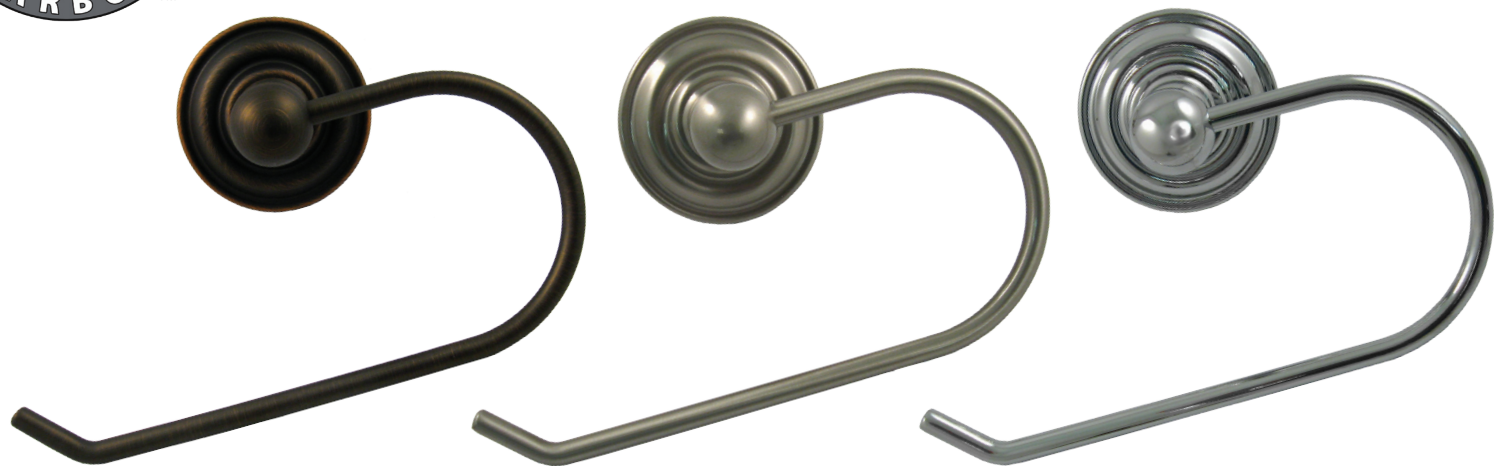

# Charlotte European Paper Holder

MP43080

## Specifications:

**Material**  
Zinc

**Hardware**  
Includes mounting hardware

**Available Finishes**  
Vintage Bronze  
Satin Nickel  
Bright Chrome