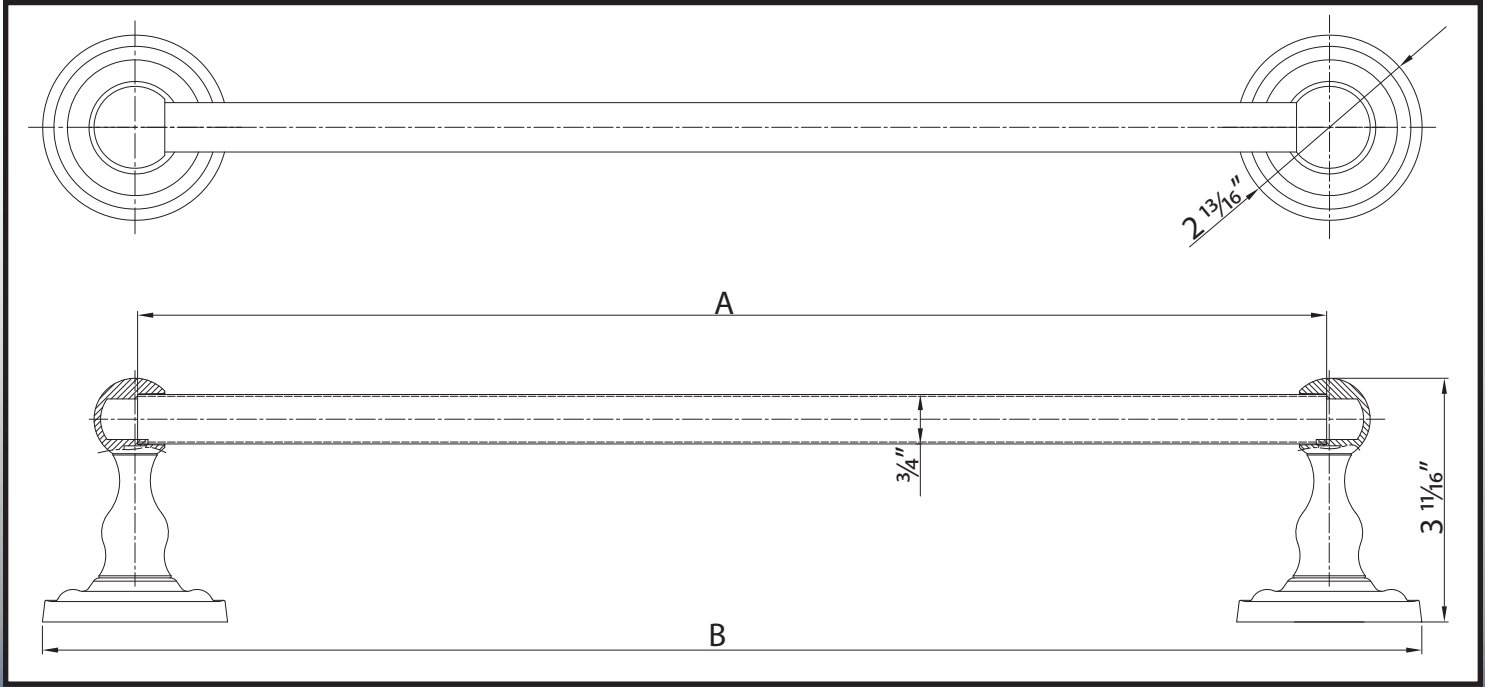

# Charlotte Towel Bar

MP43180 / MP43240 / MP43300

## Specifications:

**Material**  
Zinc & Aluminum

**Hardware**  
Includes mounting hardware.

**Available Finishes**  
Vintage Bronze, Satin Nickel, Bright Chrome

Item Number	A	B
MP431804 / MP431808 / MP431809	18"	20 7/8"
MP432404 / MP432408 / MP432409	24"	26 7/8"
MP433004 / MP433008 / MP433009	30"	32 7/8"