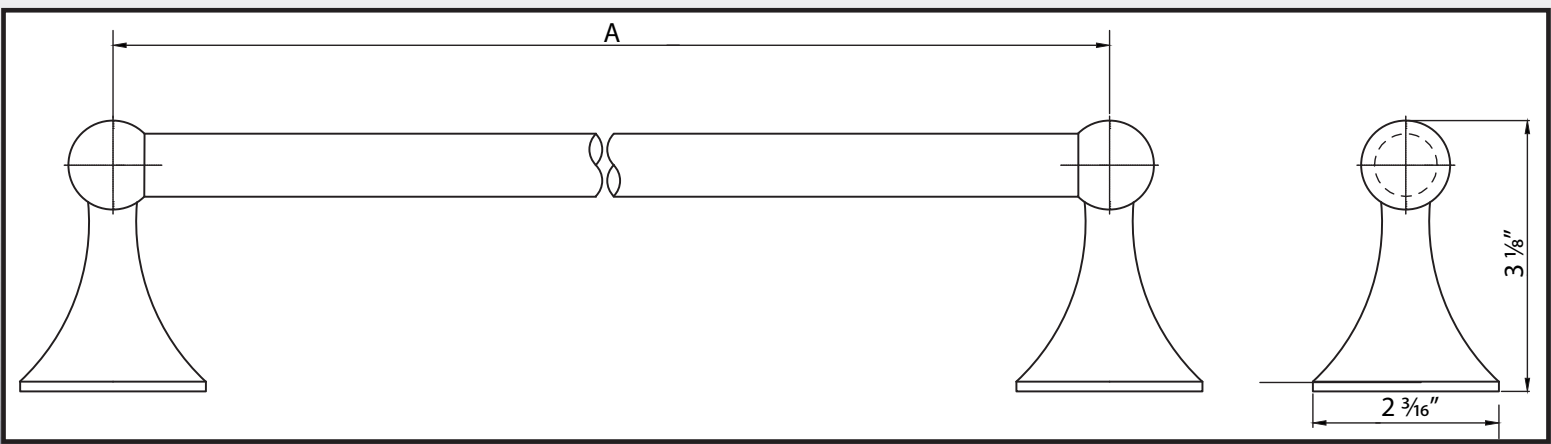

Coastal Towel Bar

MP44180 / MP44240

Specifications:

Material
Zinc

Hardware
Includes mounting hardware.

Available Finishes
Vintage Bronze, Satin Nickel, Bright Chrome

Item Number	A
MP441804 / MP441808 / MP441809	18"
MP442404 / MP442408 / MP442409	24"