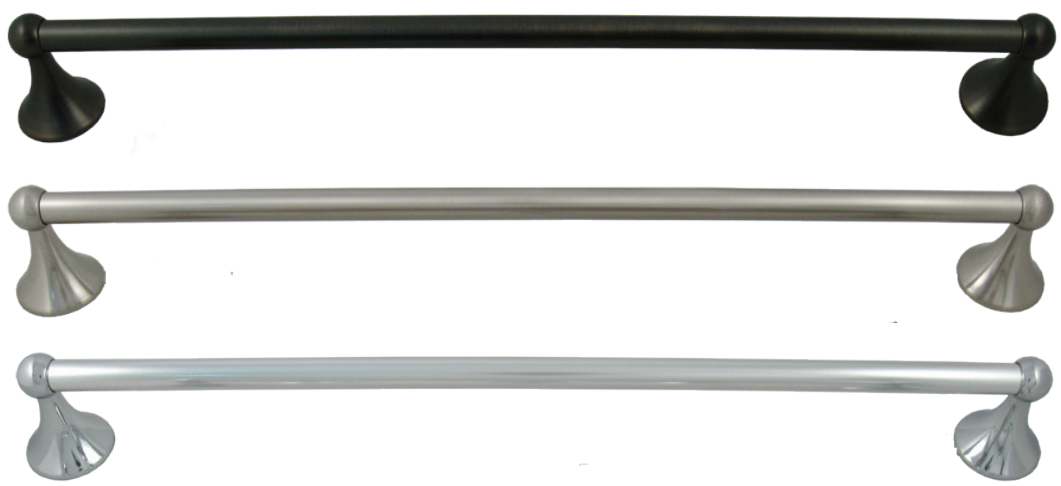

Coastal Towel Bar

MP44180 / MP44240

Specifications:

Material
Zinc

Hardware
Includes mounting hardware.

Available Finishes
Vintage Bronze, Satin Nickel, Bright Chrome

Item Number	A
MP441804 / MP441808 / MP441809	18"
MP442404 / MP442408 / MP442409	24"