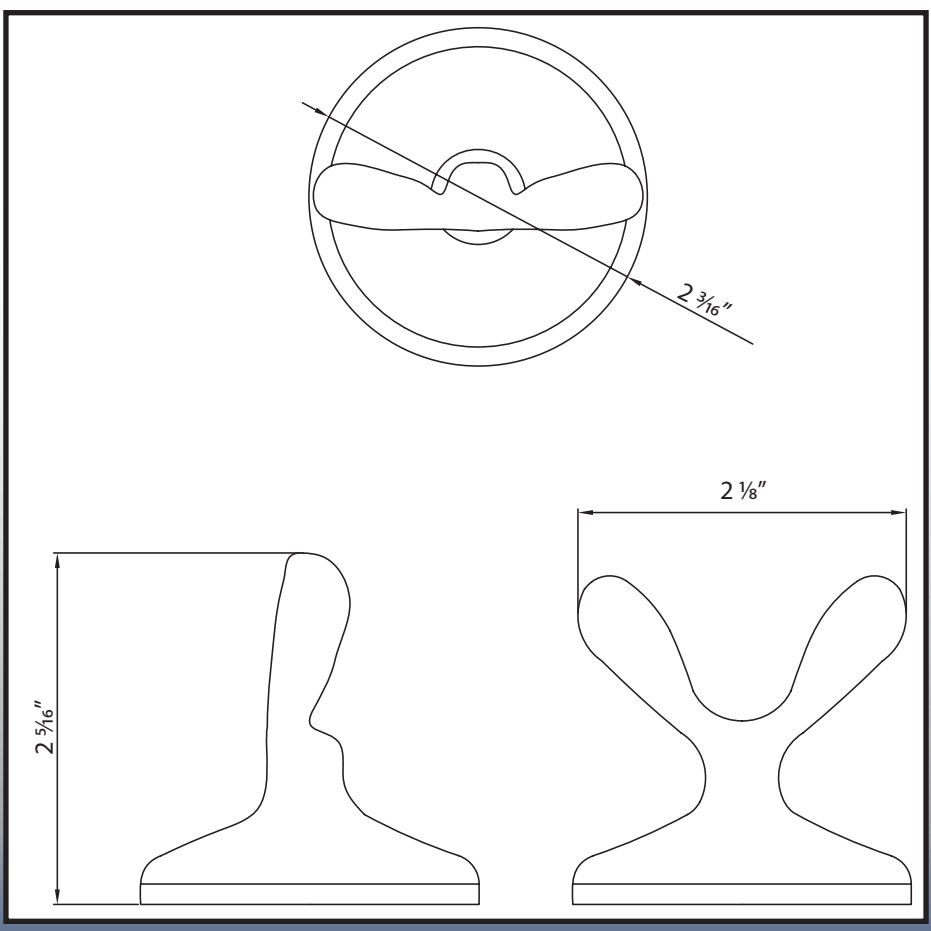

Coastal Robe Hook

MP4402

Specifications:

Material
Zinc

Hardware
Includes mounting hardware

Available Finishes
Vintage Bronze
Satin Nickel
Bright Chrome