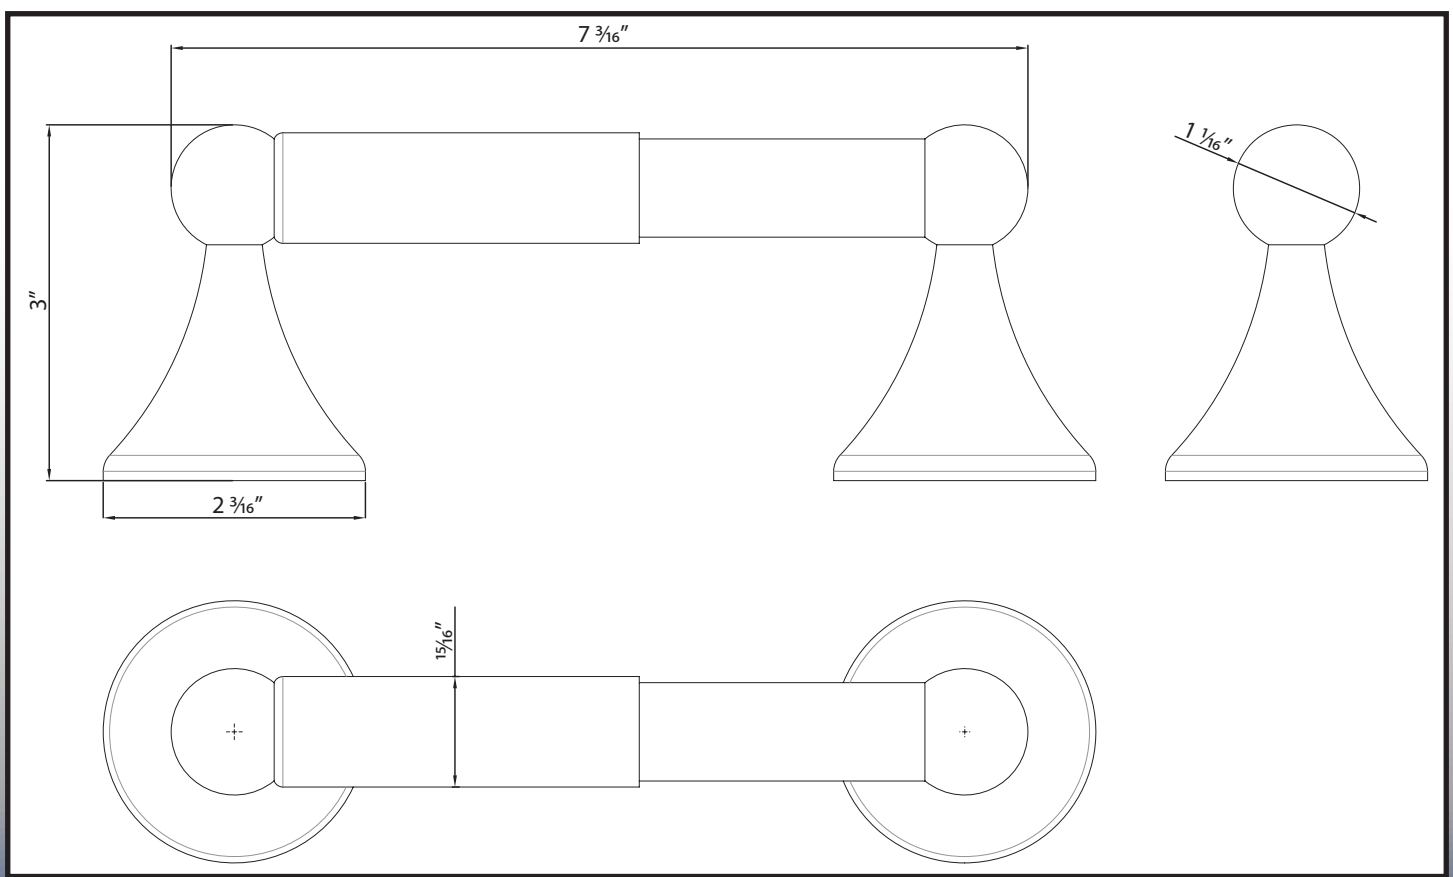

# Coastal Paper Holder

MP4406

## Specifications:

**Material**  
Zinc

**Hardware**  
Includes mounting hardware

**Available Finishes**  
Vintage Bronze  
Satin Nickel  
Bright Chrome