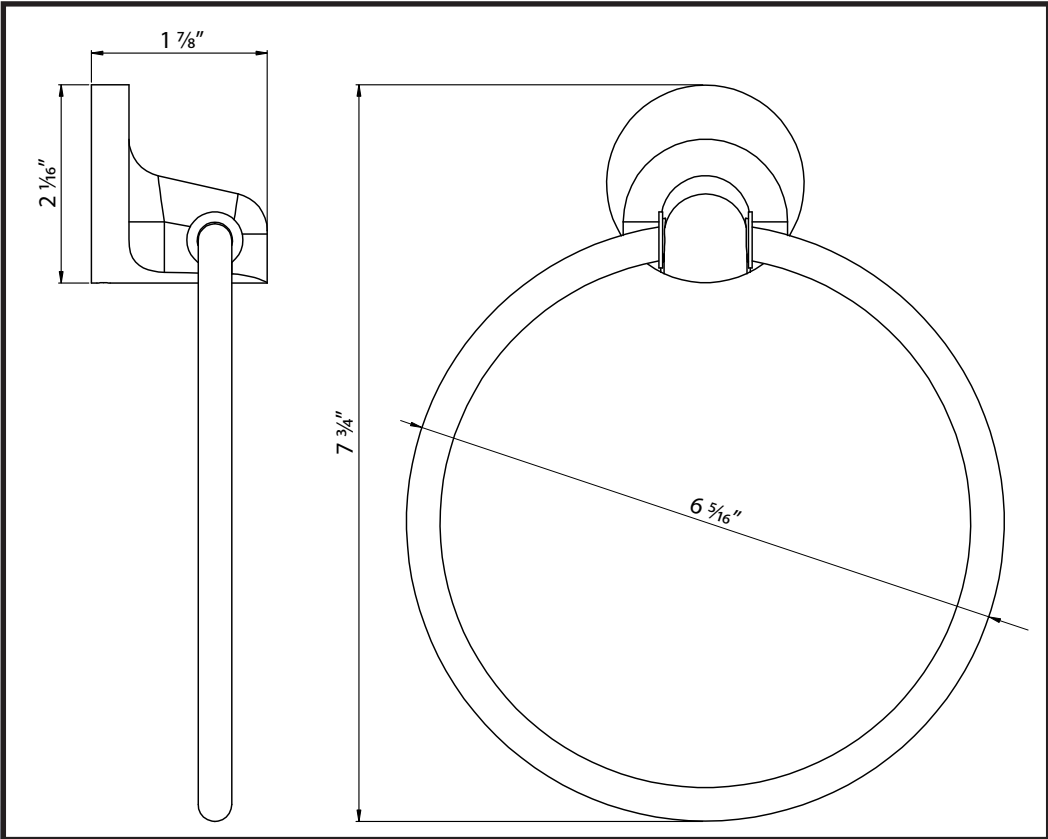

# Harbor Mist Towel Ring

4510

## Specifications:

**Material**  
Zinc and steel

**Hardware**  
Includes mounting hardware

**Available Finishes**  
Vintage Bronze  
Satin Nickel  
Bright Chrome