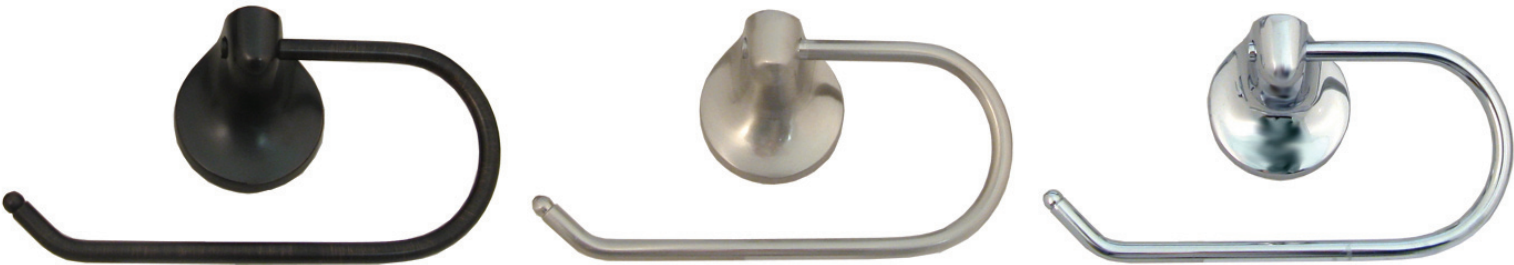

# Harbor Mist European Paper Holder

4513

### Specifications:

**Material**  
Zinc and steel

**Hardware**  
Includes mounting hardware

**Available Finishes**  
Vintage Bronze  
Satin Nickel  
Bright Chrome