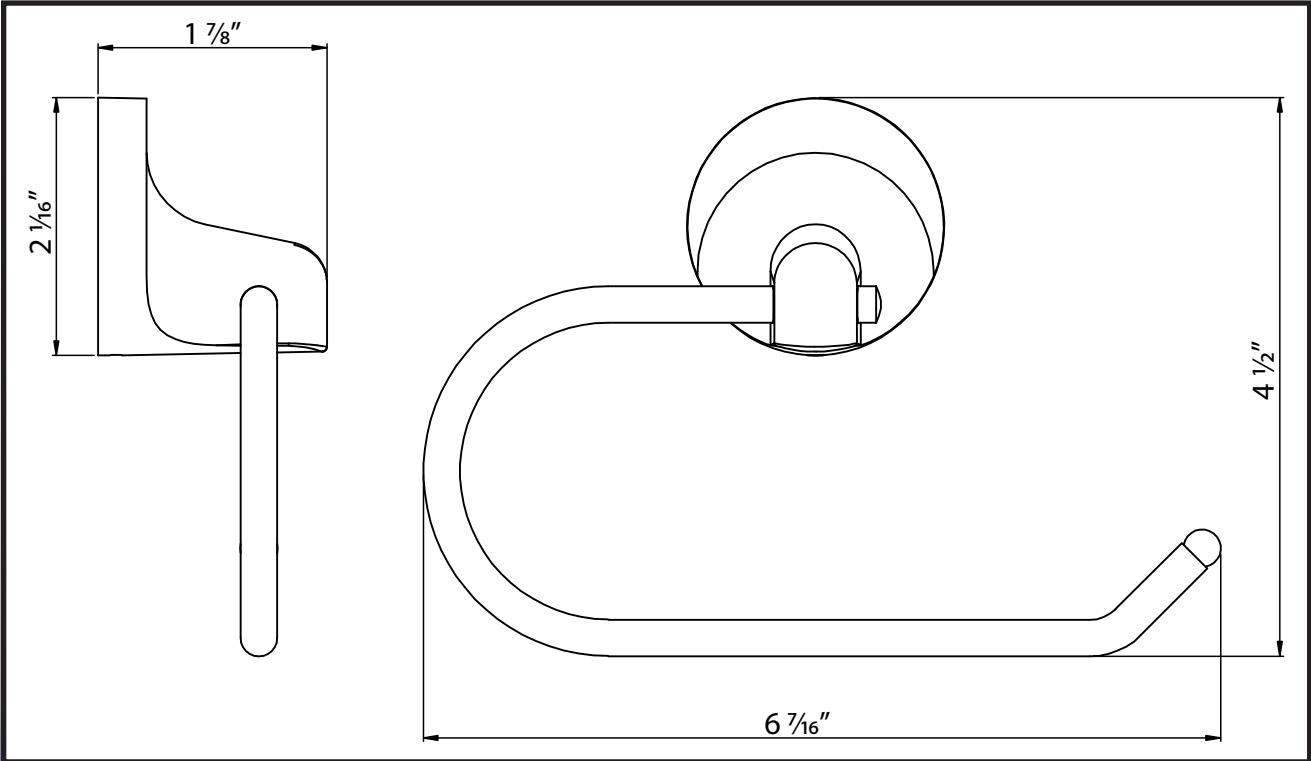

### Specifications:

**Material**  
Zinc and steel

**Hardware**  
Includes mounting hardware

**Available Finishes**  
Vintage Bronze  
Satin Nickel  
Bright Chrome