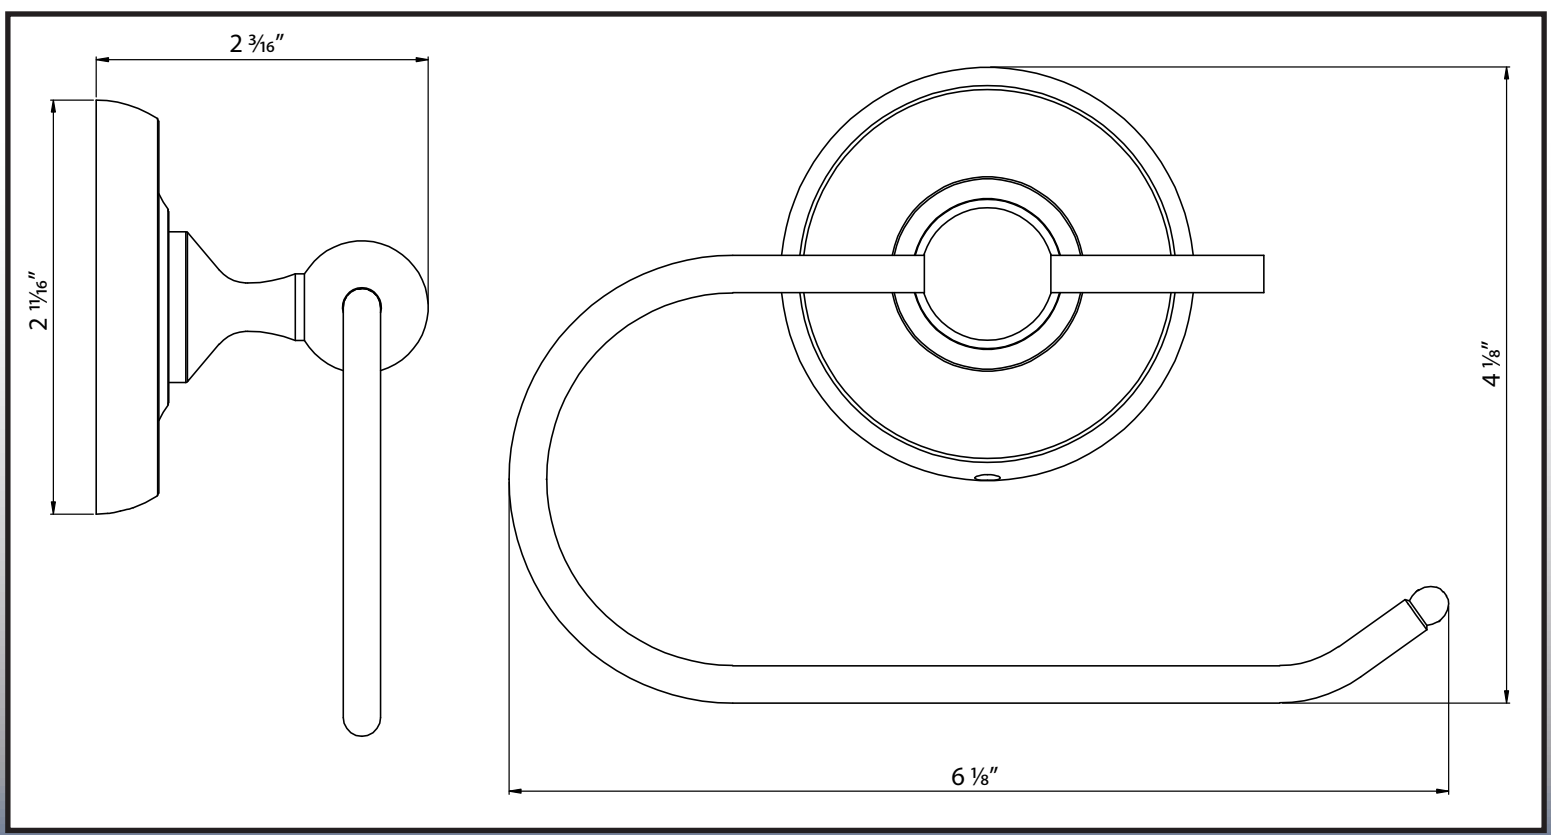

Portland European Paper Holder

4523

Specifications:

Material
Zinc and steel

Hardware
Includes mounting hardware

Available Finishes
Vintage Bronze
Satin Nickel
Bright Chrome