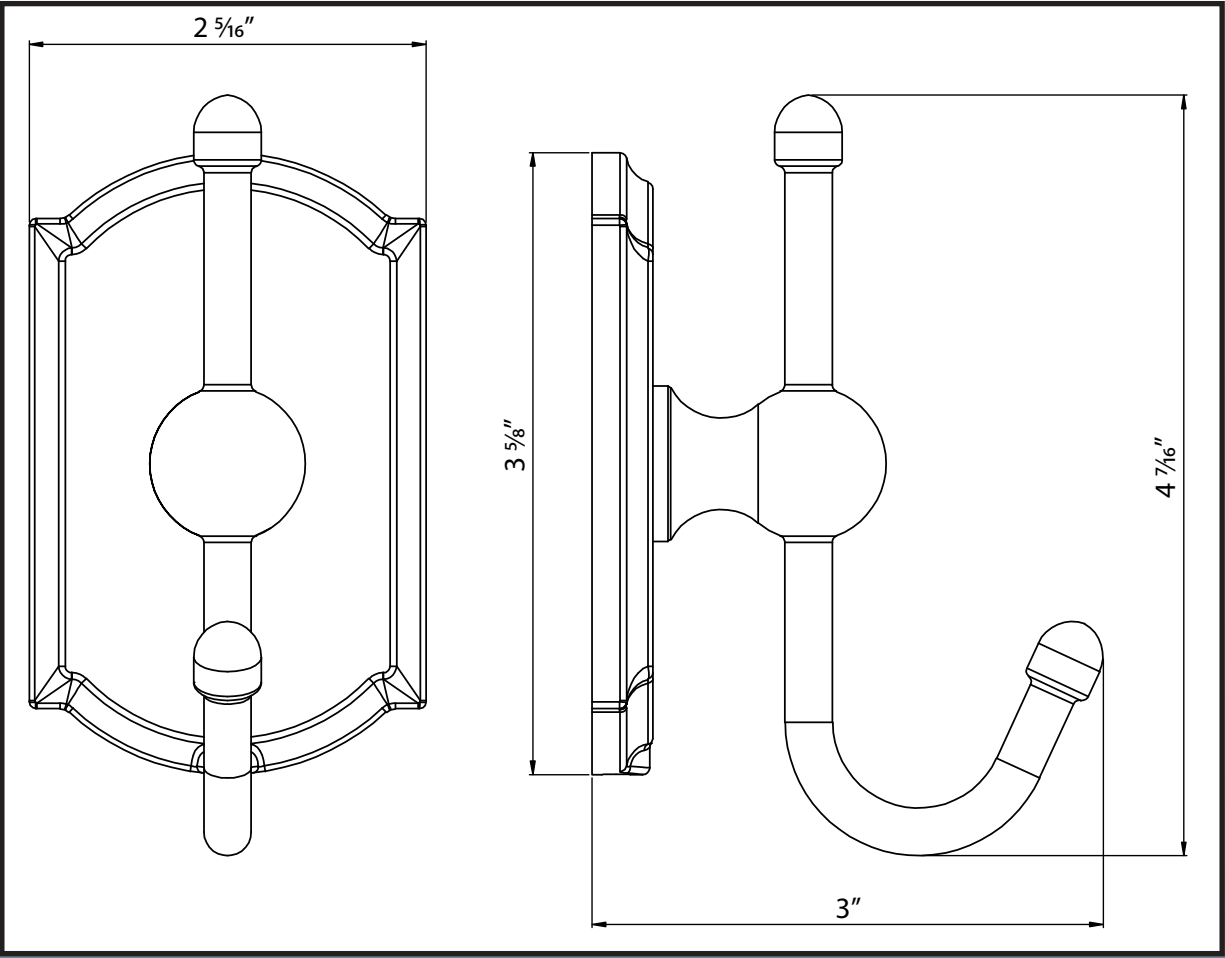

Cambridge Robe Hook

4541

Specifications:

Material
Zinc

Hardware
Includes mounting hardware

Available Finishes
Vintage Bronze
Satin Nickel