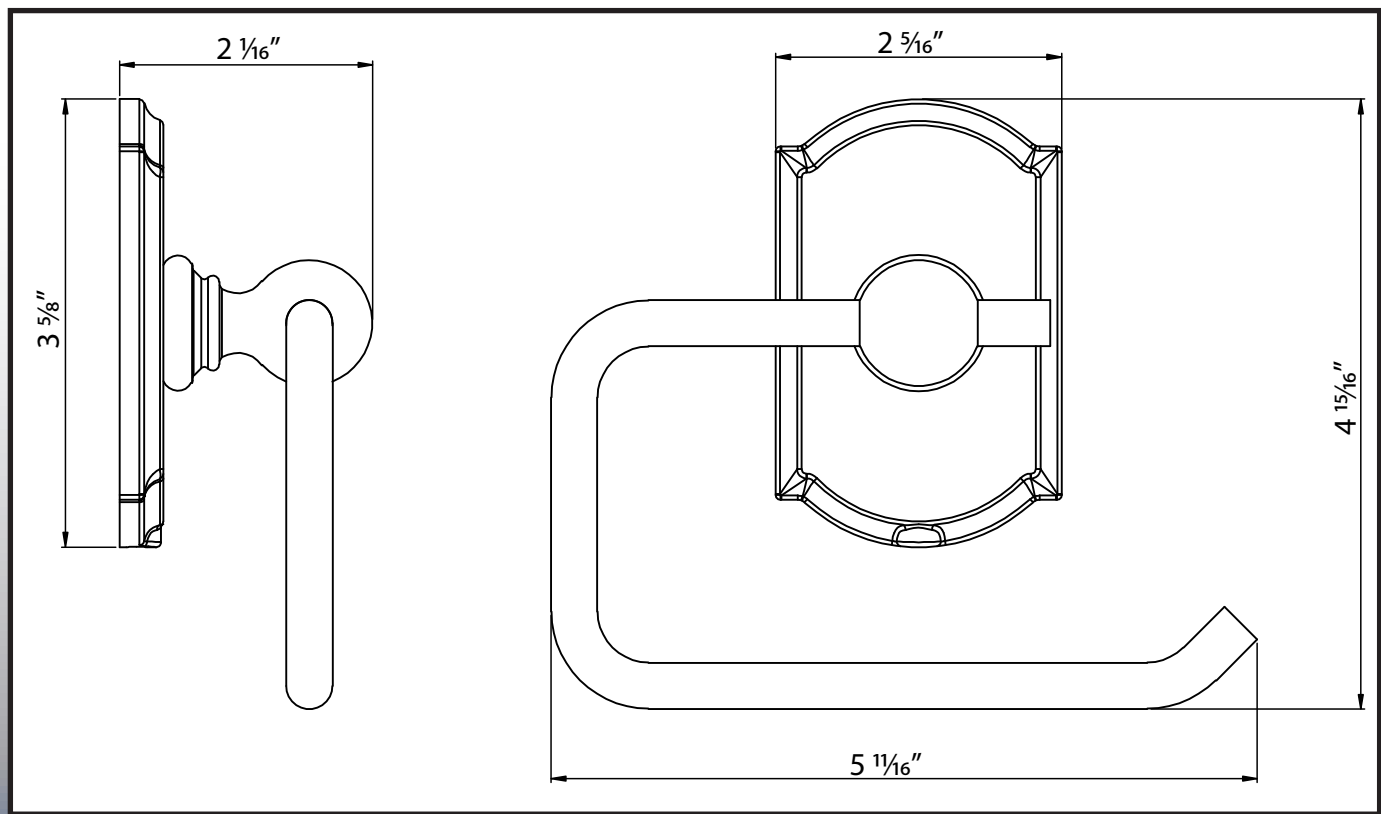

Cambridge European Paper Holder

4543

Specifications:

Material
Zinc and steel

Hardware
Includes mounting hardware

Available Finishes
Vintage Bronze
Satin Nickel