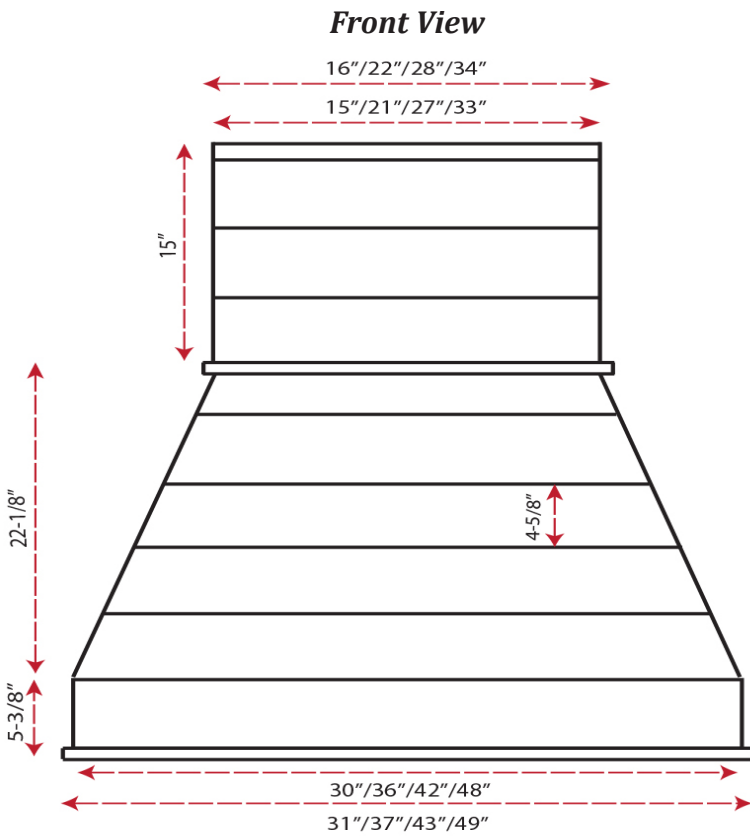

Rustic Shiplap Chimney Range Hood

Item #	Dimensions (h) x (w) x (d)	Liner
SY-WCSLR-30	42-1/2" x 31" x 20-3/8"	SY-HLB-30
SY-WCSLR-36	42-1/2" x 37" x 20-3/8"	SY-HLB-36
SY-WCSLR-42	42-1/2" x 43" x 20-3/8"	SY-HLB-42
SY-WCSLR-48	42-1/2" x 49" x 20-3/8"	SY-HLB-48

- Constructed with Weathered Spruce planks (*Rough Grain*)
- Pre-Finished with Sherwin Willams stain (Black, Brown, Dark Grey, Light Grey, White, Whitewash)
- 1/2" Rear Plywood Stretchers for wall mounting
- Accepts SY-HLB series Powder Coated or Stainless Steel Liners (*sold separately*)
- Select from 300, 400 and 600 CFM Broan Ventilation power packs (*sold separately*) or
- *Ascension 350SL, 350SS, and 500SS CFM Ventilation power packs (sold separately)*
- *Ascension 620SS Ventilation power pack (36" and greater models only)*
- Includes standard Chimney Extension (*see drawing*)
- *Optional Removable Access Panel available*
- *Optional 26-1/4" and 37-1/2" height Chimney Extensions available*