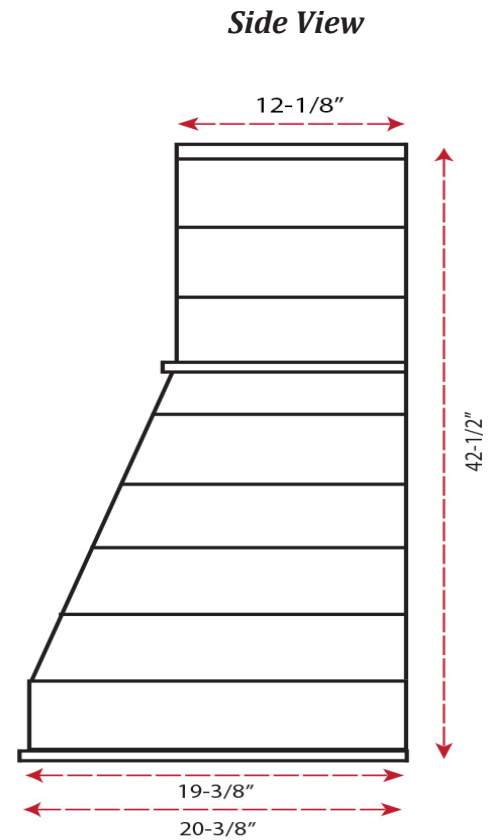

Rustic Shiplap Chimney Range Hood

Item #	Dimensions (h) x (w) x (d)	Liner
SY-WCSLR-30	42-1/2" x 31" x 20-3/8"	SY-HLB-30
SY-WCSLR-36	42-1/2" x 37" x 20-3/8"	SY-HLB-36
SY-WCSLR-42	42-1/2" x 43" x 20-3/8"	SY-HLB-42
SY-WCSLR-48	42-1/2" x 49" x 20-3/8"	SY-HLB-48

- Constructed with Weathered Spruce planks (*Rough Grain*)
- Pre-Finished with Sherwin Willams stain (Black, Brown, Dark Grey, Light Grey, White, Whitewash)
- 1/2" Rear Plywood Stretchers for wall mounting
- Accepts SY-HLB series Powder Coated or Stainless Steel Liners (*sold separately*)
- Select from 300, 400 and 600 CFM Broan Ventilation power packs (*sold separately*) or
- *Ascension 350SL, 350SS, and 500SS CFM Ventilation power packs (sold separately)*
- *Ascension 620SS Ventilation power pack (36" and greater models only)*
- Includes standard Chimney Extension (*see drawing*)
- *Optional Removable Access Panel available*
- *Optional 26-1/4" and 37-1/2" height Chimney Extensions available*