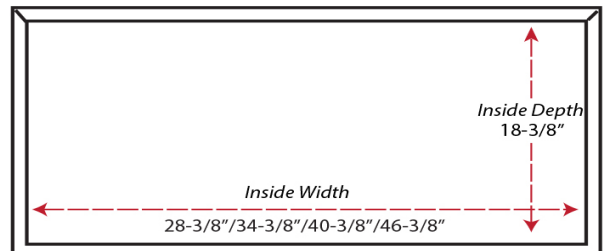

Rustic Shiplap Chimney Range Hood

Item #	Dimensions (h) x (w) x (d)	Liner
SY-WCSLR-30	42-1/2" x 31" x 20-3/8"	SY-HLB-30
SY-WCSLR-36	42-1/2" x 37" x 20-3/8"	SY-HLB-36
SY-WCSLR-42	42-1/2" x 43" x 20-3/8"	SY-HLB-42
SY-WCSLR-48	42-1/2" x 49" x 20-3/8"	SY-HLB-48

- Constructed with Weathered Spruce planks (*Rough Grain*)
- Pre-Finished with Sherwin Willams stain (Black, Brown, Dark Grey, Light Grey, White, Whitewash)
- 1/2" Rear Plywood Stretchers for wall mounting
- Accepts SY-HLB series Powder Coated or Stainless Steel Liners (*sold separately*)
- Select from 300, 400 and 600 CFM Broan Ventilation power packs (*sold separately*) or
- *Ascension 350SL, 350SS, and 500SS CFM Ventilation power packs (sold separately)*
- *Ascension 620SS Ventilation power pack (36" and greater models only)*
- Includes standard Chimney Extension (*see drawing*)
- *Optional Removable Access Panel available*
- *Optional 26-1/4" and 37-1/2" height Chimney Extensions available*