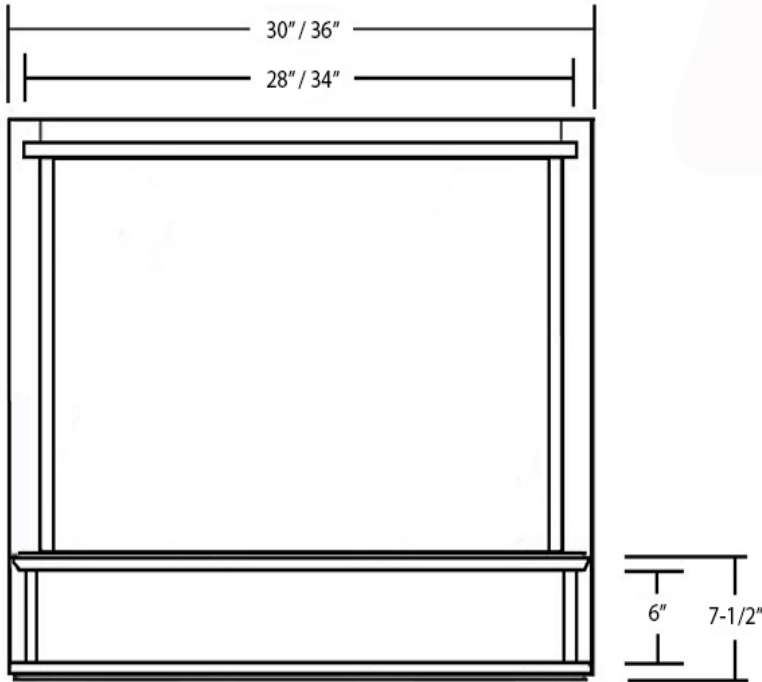

# Shaker Style Range Hood Front

Front View

Side View

Item #	Dimensions (h) x (w) x (d)	Liner
SY-JSKHF3024	24" x 30" x 7-1/4"	SY-HLT-30
SY-JSKHF3030	30" x 30" x 7-1/4"	SY-HLT-30
SY-JSKHF3036	36" x 30" x 7-1/4"	SY-HLT-30
SY-JSKHF3624	24" x 36" x 7-1/4"	SY-HLT-36
SY-JSKHF3630	30" x 36" x 7-1/4"	SY-HLT-36
SY-JSKHF3636	36" x 36" x 7-1/4"	SY-HLT-36