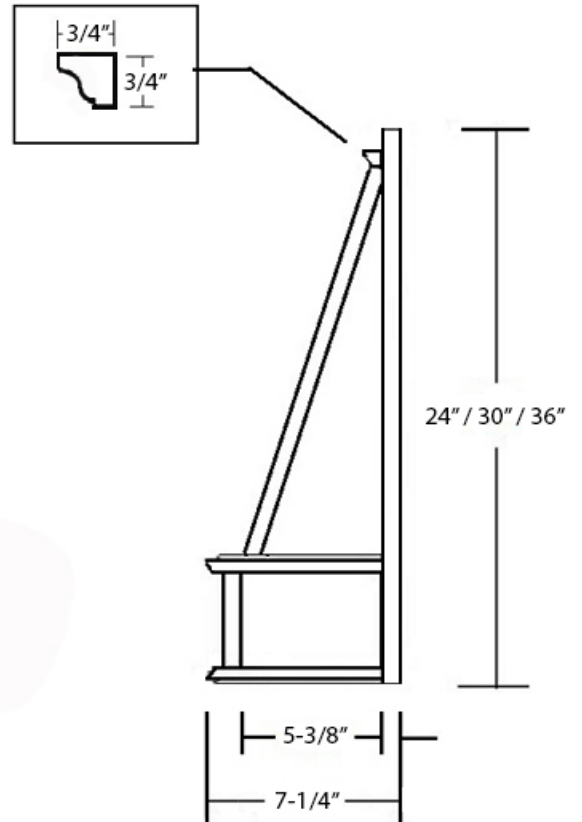

# Shaker Style Range Hood Front

Front View

Side View

Item #	Dimensions (h) x (w) x (d)	Liner
SY-JSKHF3024	24" x 30" x 7-1/4"	SY-HLT-30
SY-JSKHF3030	30" x 30" x 7-1/4"	SY-HLT-30
SY-JSKHF3036	36" x 30" x 7-1/4"	SY-HLT-30
SY-JSKHF3624	24" x 36" x 7-1/4"	SY-HLT-36
SY-JSKHF3630	30" x 36" x 7-1/4"	SY-HLT-36
SY-JSKHF3636	36" x 36" x 7-1/4"	SY-HLT-36