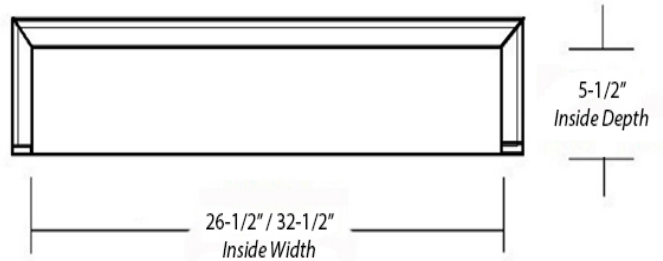

# Shaker Style Range Hood Front

Front View

Side View

Item #	Dimensions (h) x (w) x (d)	Liner
SY-JSKHF3024	24" x 30" x 7-1/4"	SY-HLT-30
SY-JSKHF3030	30" x 30" x 7-1/4"	SY-HLT-30
SY-JSKHF3036	36" x 30" x 7-1/4"	SY-HLT-30
SY-JSKHF3624	24" x 36" x 7-1/4"	SY-HLT-36
SY-JSKHF3630	30" x 36" x 7-1/4"	SY-HLT-36
SY-JSKHF3636	36" x 36" x 7-1/4"	SY-HLT-36

- Hardwood Plywood and Solid Lumber Construction
- Accepts SY-HLT series T-shape Powder Coated Steel Liners *(sold separately)*
- Select from 250, 390 and 500 CFM Broan Ventilation power packs *(sold separately)* or
- *Ascension 350SL, 350SS and 500SS CFM Ventilation power packs (sold separately)*
- Available in Alder, Cherry, Hickory, Maple and Red Oak
- Must be mounted between two wall cabinets
- Base section will accommodate Ornaments up to 5" x 24"