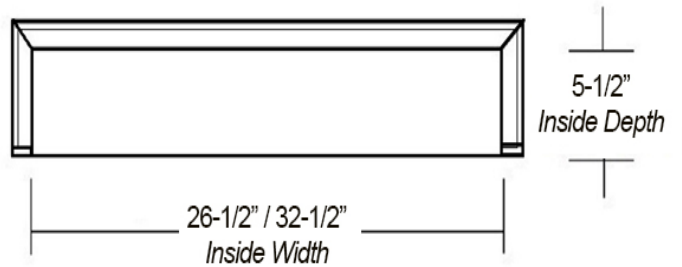

# Shaker Style Range Hood Front

Front View

Side View

Item #	Dimensions (h) x (w) x (d)	Liner
SY-JSKHF3024	24" x 30" x 7-1/4"	SY-HLT-30
SY-JSKHF3030	30" x 30" x 7-1/4"	SY-HLT-30
SY-JSKHF3036	36" x 30" x 7-1/4"	SY-HLT-30
SY-JSKHF3624	24" x 36" x 7-1/4"	SY-HLT-36
SY-JSKHF3630	30" x 36" x 7-1/4"	SY-HLT-36
SY-JSKHF3636	36" x 36" x 7-1/4"	SY-HLT-36

- Hardwood Plywood and Solid Lumber Construction
- Accepts SY-HLT series T-shape Powder Coated Steel Liners (sold separately)
- Select from 300, 400 and 600 CFM Broan Ventilation power packs (sold separately) or
- Ascension 350SL, 350SS, 500SS and 620SS CFM Ventilation power packs (sold separately)
- Available in Alder, Cherry, Hickory, Maple, Red Oak, White Oak and Paintgrade (primed)
- Must be mounted between two wall cabinets
- Base section will accommodate Ornaments up to 5" x 24"