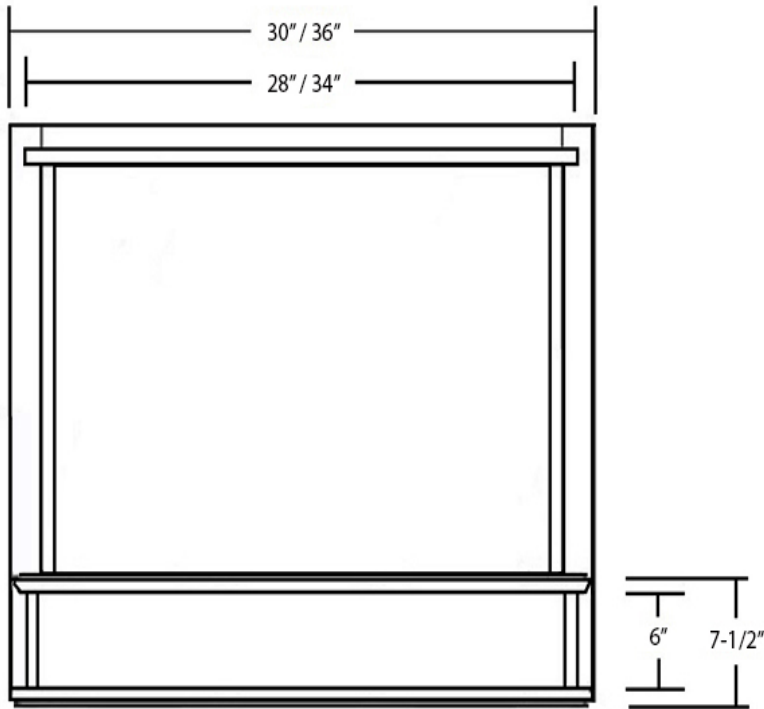

# Shaker Style Range Hood Front

Front View

Side View

Item #	Dimensions (h) x (w) x (d)	Liner
SY-JSKHF3024	24" x 30" x 7-1/4"	SY-HLT-30
SY-JSKHF3030	30" x 30" x 7-1/4"	SY-HLT-30
SY-JSKHF3036	36" x 30" x 7-1/4"	SY-HLT-30
SY-JSKHF3624	24" x 36" x 7-1/4"	SY-HLT-36
SY-JSKHF3630	30" x 36" x 7-1/4"	SY-HLT-36
SY-JSKHF3636	36" x 36" x 7-1/4"	SY-HLT-36