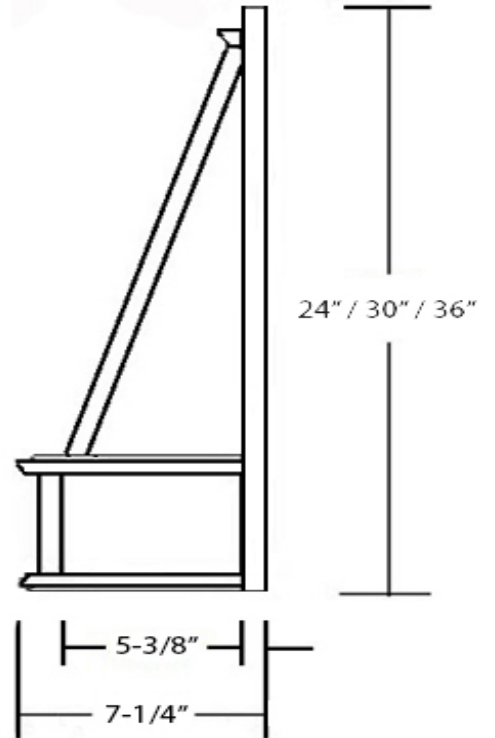

# Shaker Style Range Hood Front

Front View

Side View

Item #	Dimensions (h) x (w) x (d)	Liner
SY-JSKHF3024	24" x 30" x 7-1/4"	SY-HLT-30
SY-JSKHF3030	30" x 30" x 7-1/4"	SY-HLT-30
SY-JSKHF3036	36" x 30" x 7-1/4"	SY-HLT-30
SY-JSKHF3624	24" x 36" x 7-1/4"	SY-HLT-36
SY-JSKHF3630	30" x 36" x 7-1/4"	SY-HLT-36
SY-JSKHF3636	36" x 36" x 7-1/4"	SY-HLT-36