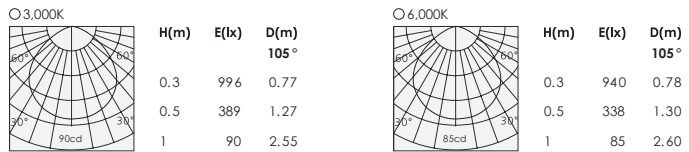

Finishing Color

Nova

Specifications

K	
W	3W
IN	12VDC
	30+30
	68mm
CRI	80
	105°

Application

- Indoor.

Product Characteristics

- Suitable with emotion-technology: progressively variable color temperature from warmwhite to coolwhite.
- Extra slim recessed LED lighting with a high efficiency.
- With Plug and Play LED mini connection system.
- Versions: round, square.

Photometric Curve

Dimensions (mm)